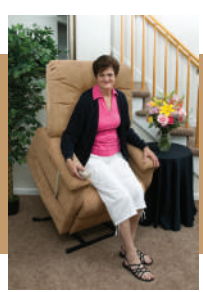

**LC-107**

Split-back Design  
Shown in Pecan

**LC-358XL**

Button-back Design  
Shown in Latte

PLEASE NOTE: 2-position is a TV recline.  
3-position is a full recline.  
Infinite-position is a full recline  
with independent leg rest function.